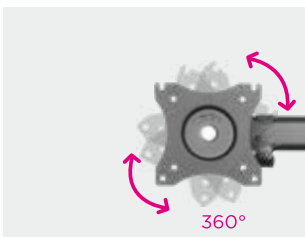

Tilt Range  
+45° ~ -45°

Swivel Range  
+45° ~ -45°

Screen Rotation  
+180° ~ -180°

Cable  
Management

Portrait and landscape  
orientation.

Freely adjusting height for an  
optimal ergonomic position.

Freely tilting for a desired  
viewing angle.