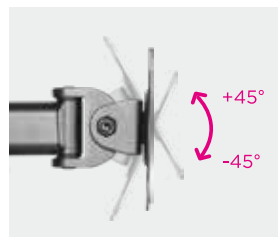

Tilt Range  
+45° ~ -45°

Swivel Range  
+45° ~ -45°

Screen Rotation  
+180° ~ -180°

Cable  
Management

Portrait and landscape  
orientation.

Freely adjusting height for an  
optimal ergonomic position.

Freely tilting for a desired  
viewing angle.