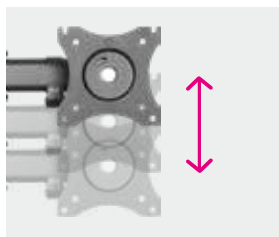

Tilt Range  
+45° ~ -45°

Swivel Range  
+45° ~ -45°

Screen Rotation  
+180° ~ -180°

Cable  
Management

Portrait and landscape  
orientation.

Freely adjusting height for an  
optimal ergonomic position.

Freely tilting for a desired  
viewing angle.