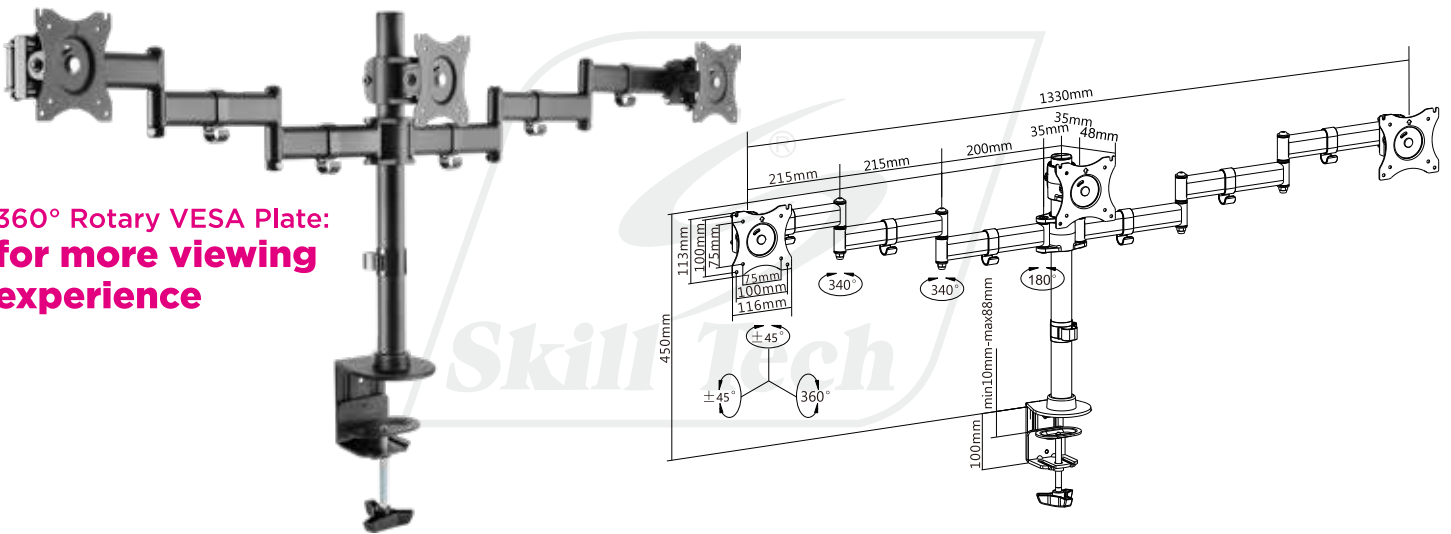

## Economy Steel LCD VESA Desk Mount

For most 13"-27" LCD monitors

**360° Rotary VESA Plate:  
for more viewing  
experience**

Screen Size  
13"-27"

Weight Capacity  
8kg/17.6lbs

VESA Compatible  
75x75 100x100

Tilt Range  
+45° ~ -45°

Swivel Range  
+45° ~ -45°

Screen Rotation  
+180° ~ -180°

Cable  
Management

Portrait and landscape  
orientation.

Freely adjusting height for an  
optimal ergonomic position.

Freely tilting for a desired  
viewing angle.

Added slots for holding  
tools in case of possible  
maintenance in future.

Cable clips keep cables  
organized and protected.